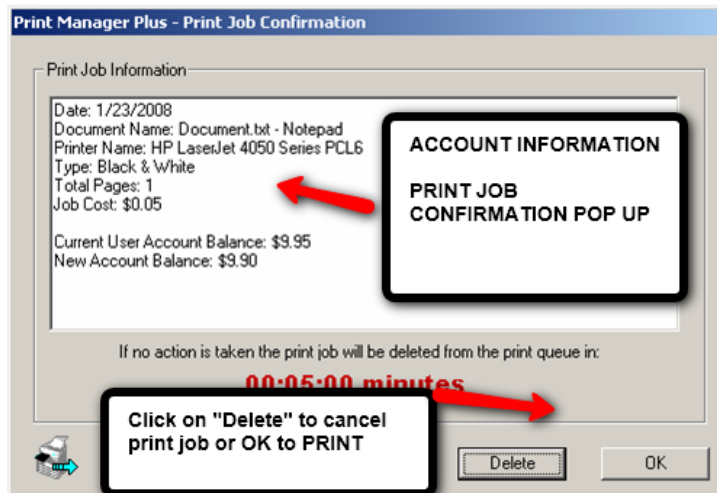

# STUDENT PRINT QUOTA (Summer Pilot Project – Library PCs Only)

STUDENTS ARE NOW ALLOCATED A PRINT QUOTA  
OF 300 FREE PAGES (\$15.00 value) PER SEMESTER

NEW POP UP DISPLAY AFTER CLICKING ON “PRINT”

CHECK PRINTING ACCOUNT FROM DESKTOP

Lower right corner of PC desktop (Printer icon)